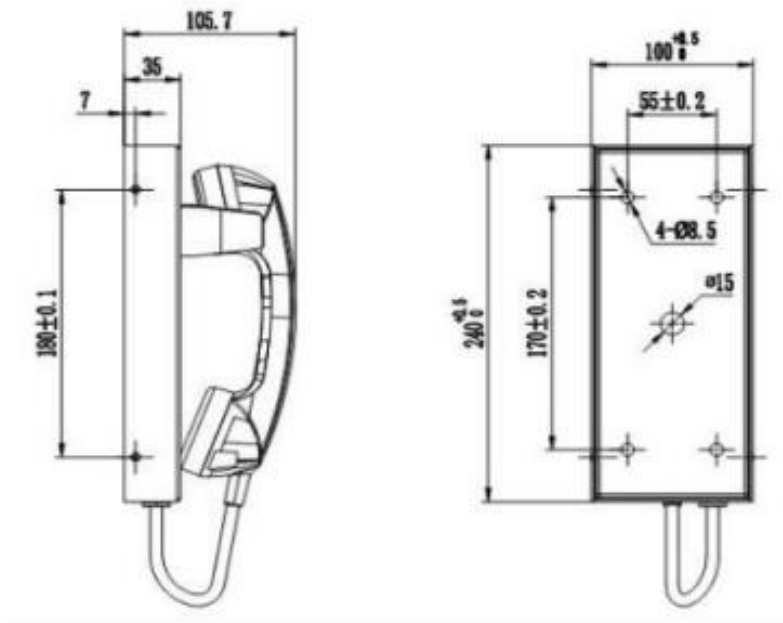

Product Dimensions

Package

Unit size: 100*240*35 (mm)

Carton size: 530*350*350 (mm)

Packaging materials: Pearl cotton, Carton

Net weight: 1.9 KG

Gross weight: 2 KG

For service and support, please visit our website at <https://www.hqtelecom.com>.